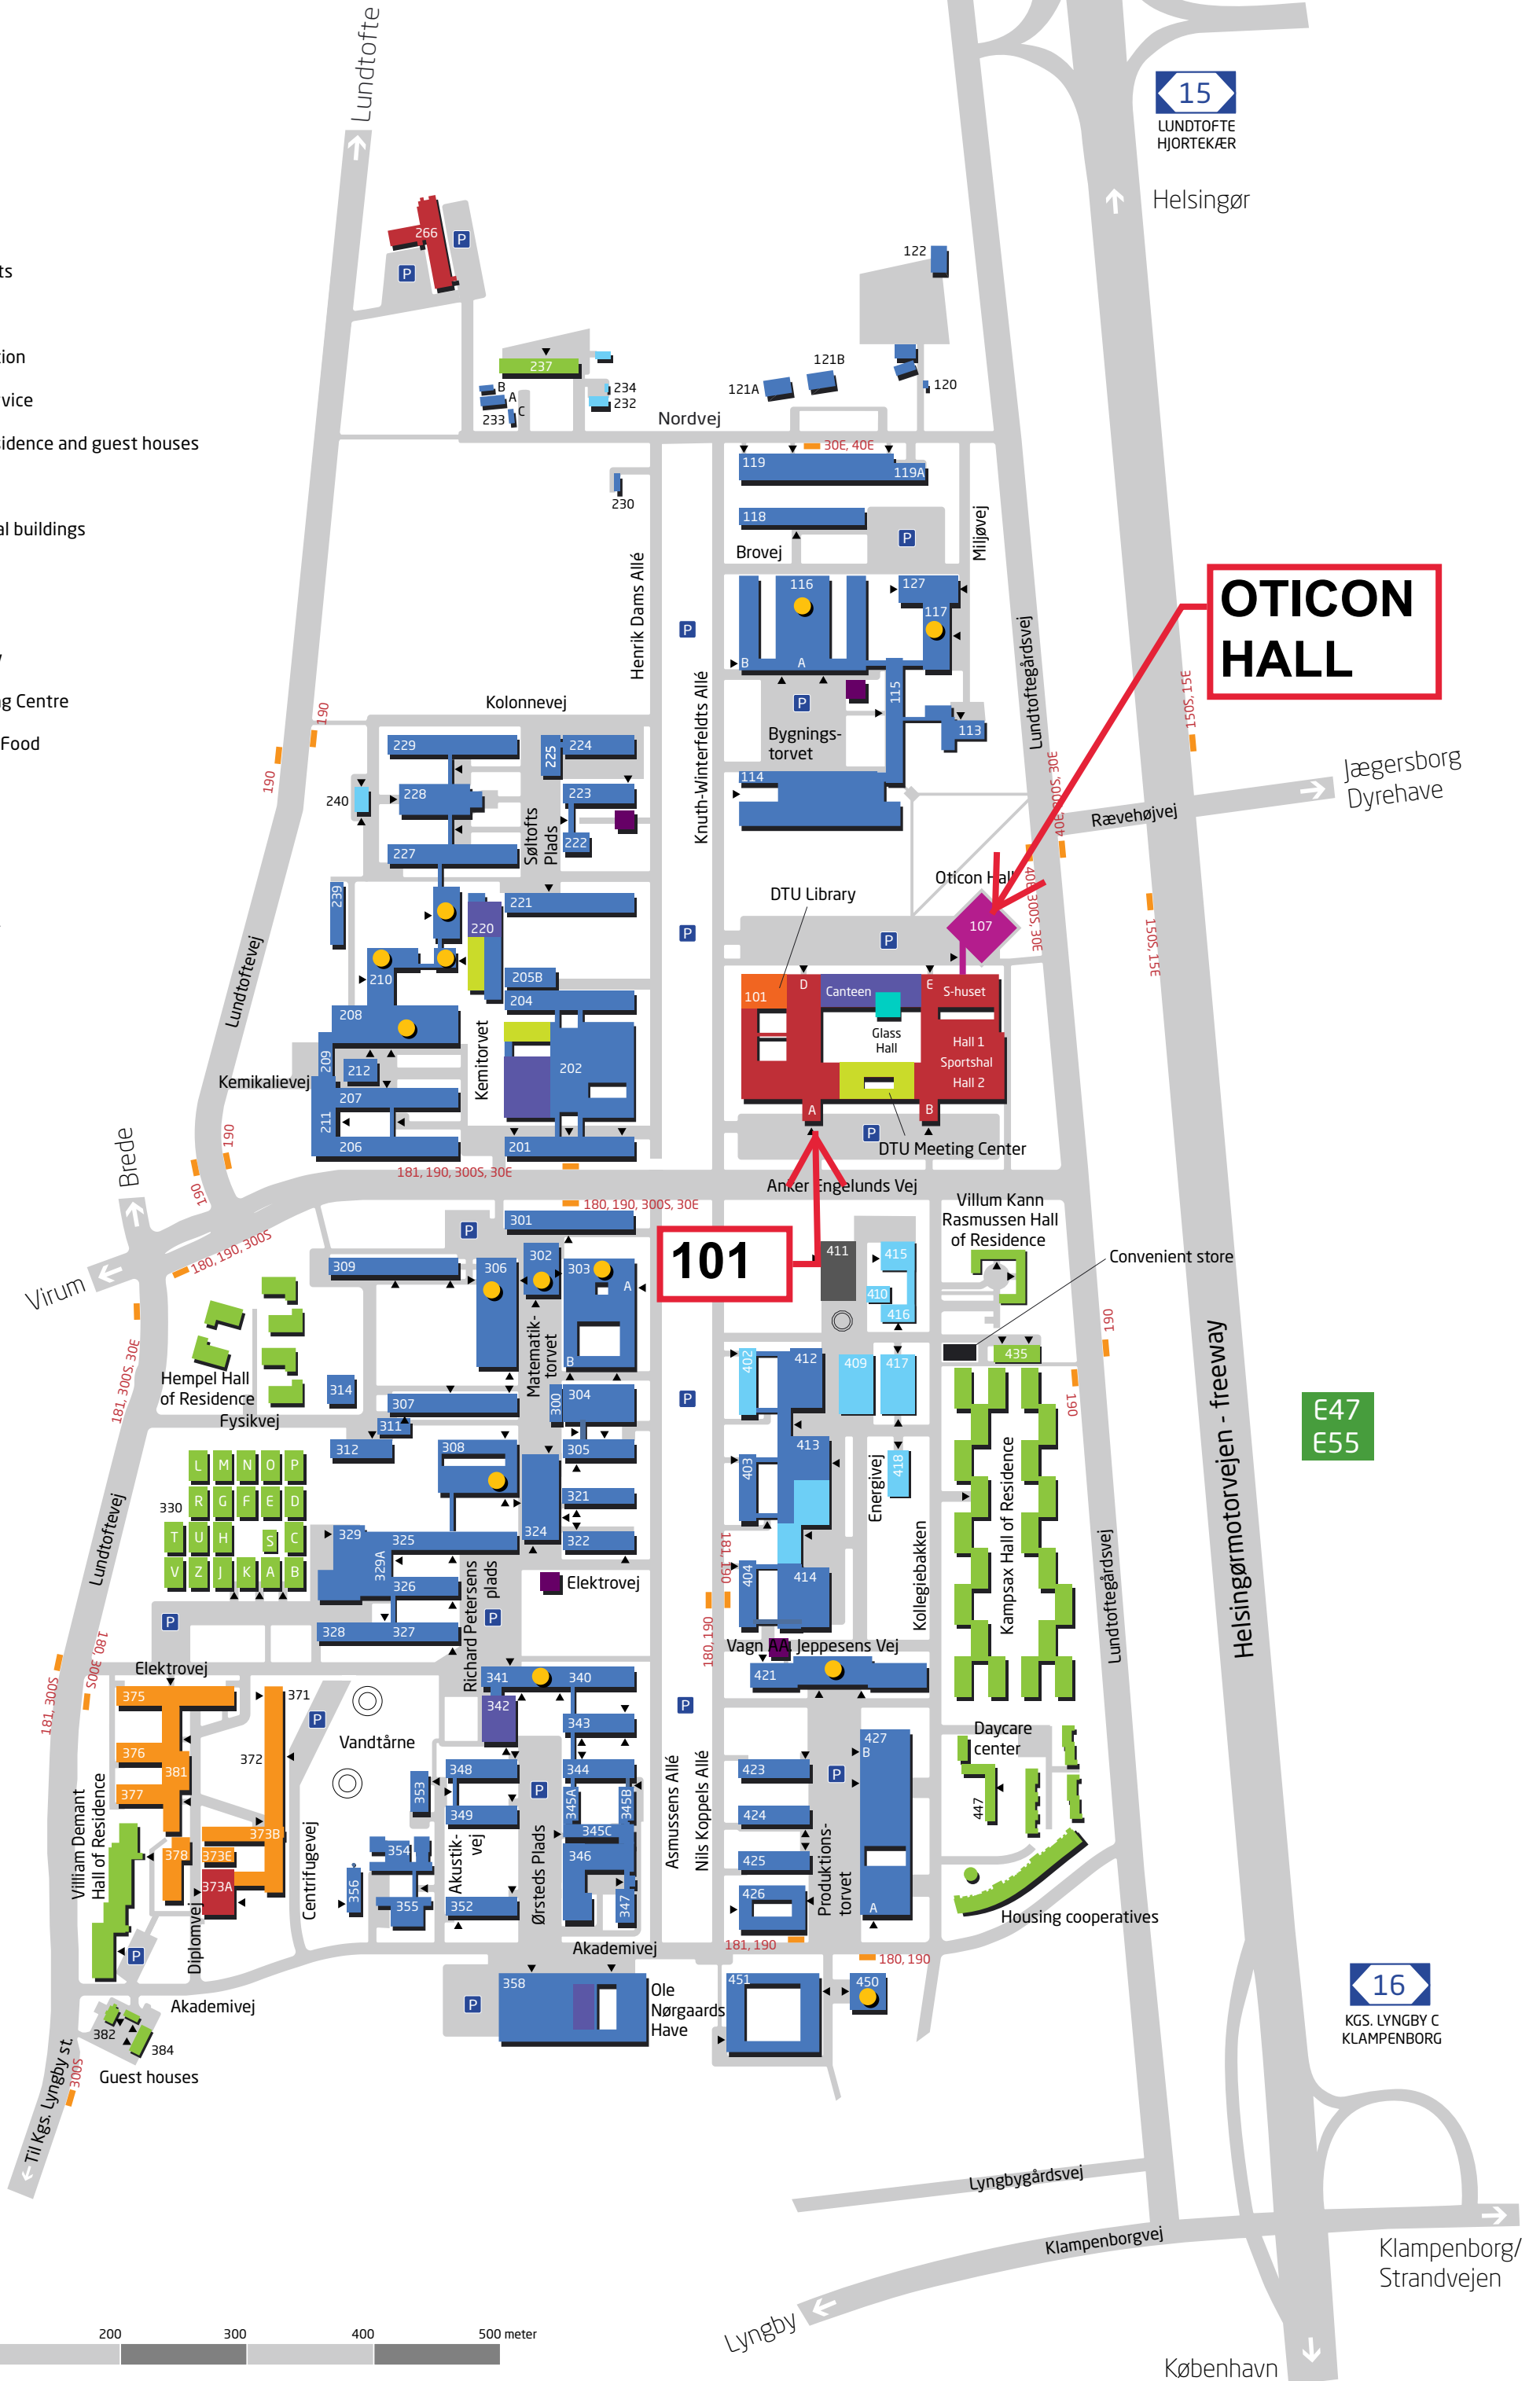

Legend

- Departments
- Oticon Hall
- Administration
- Campus Service
- Halls of Residence and guest houses
- Scion DTU
- Instructional buildings
- Bus stops
- Canteens
- DTU Library
- DTU Meeting Centre
- DTU Street Food

**OTICON HALL**

**101**

E47  
E55

**16**  
KGS. LYNGBY C  
KLAMPENBORG

0 100 200 300 400 500 meter